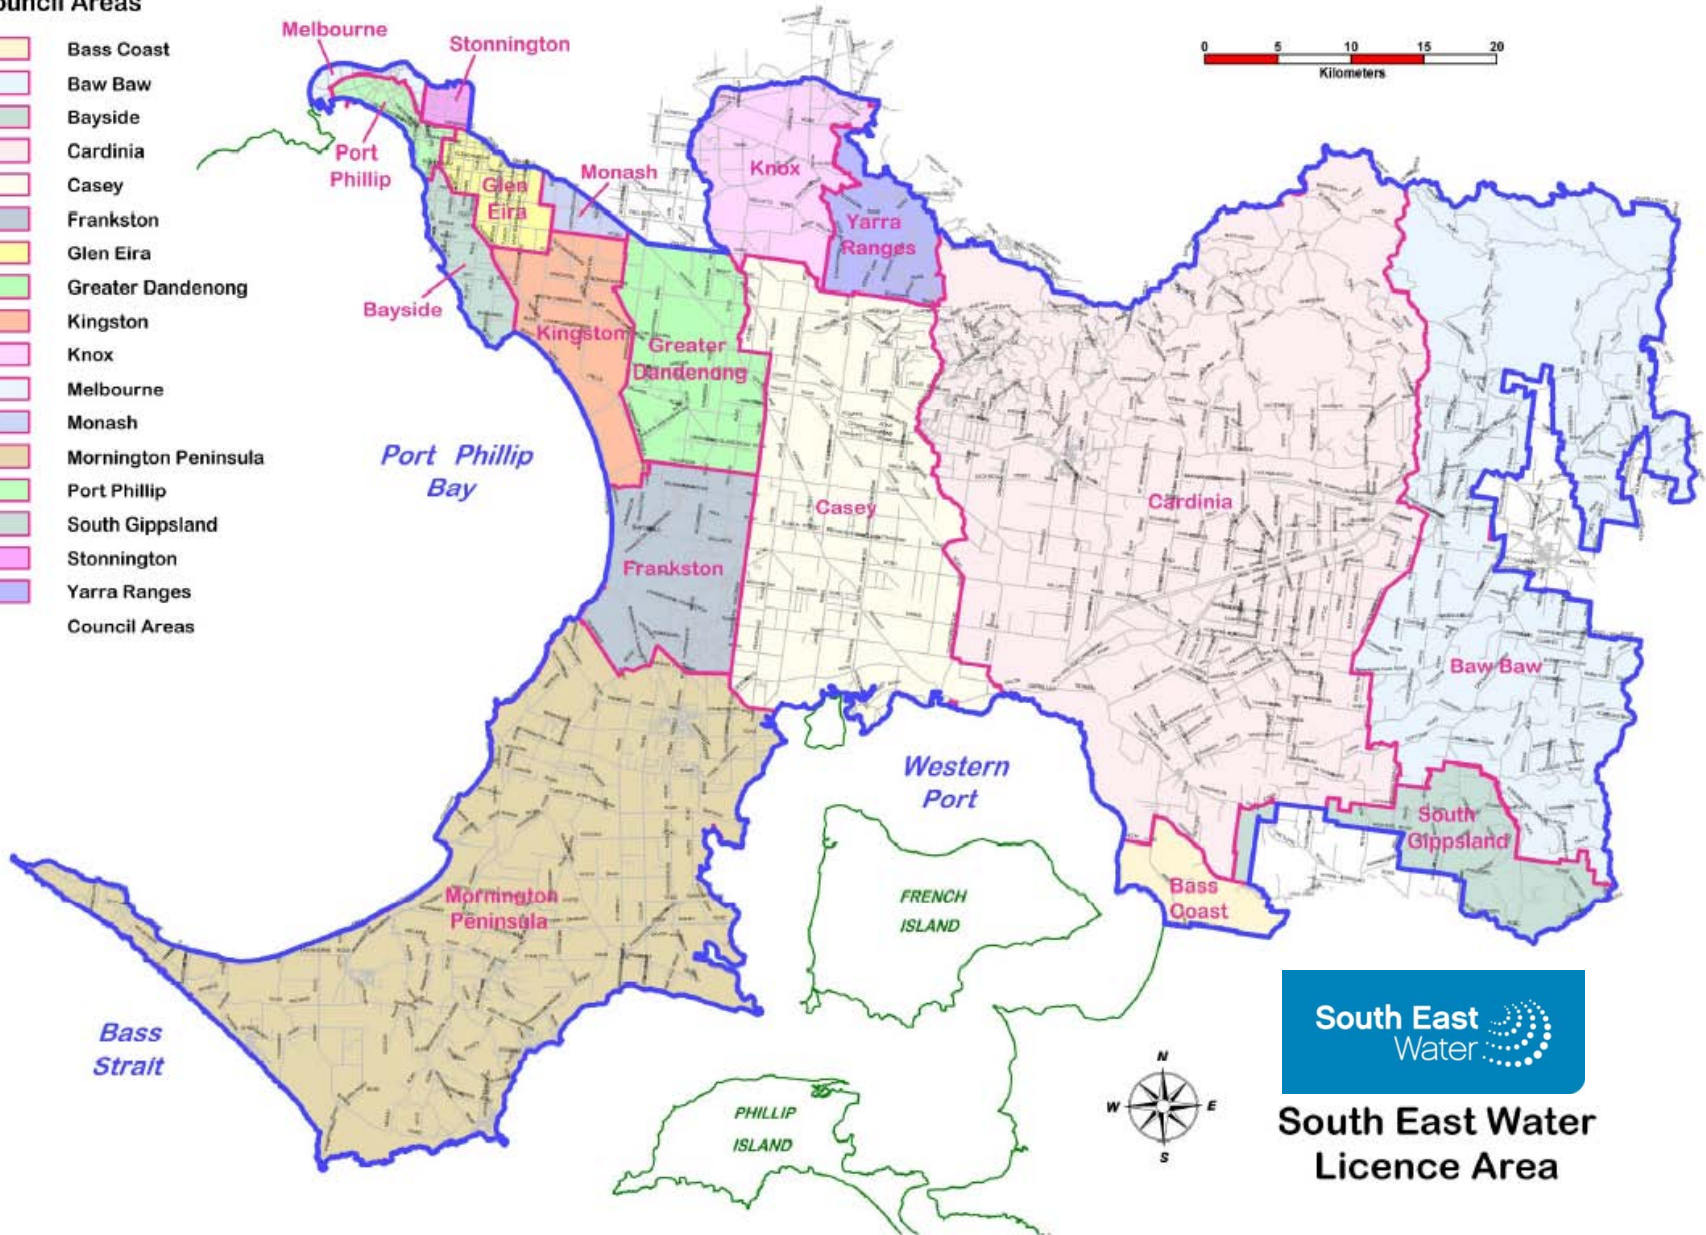

**Council Areas**

-  Bass Coast
-  Baw Baw
-  Bayside
-  Cardinia
-  Casey
-  Frankston
-  Glen Eira
-  Greater Dandenong
-  Kingston
-  Knox
-  Melbourne
-  Monash
-  Mornington Peninsula
-  Port Phillip
-  South Gippsland
-  Stonnington
-  Yarra Ranges
-  Council Areas

**South East Water  
Licence Area**