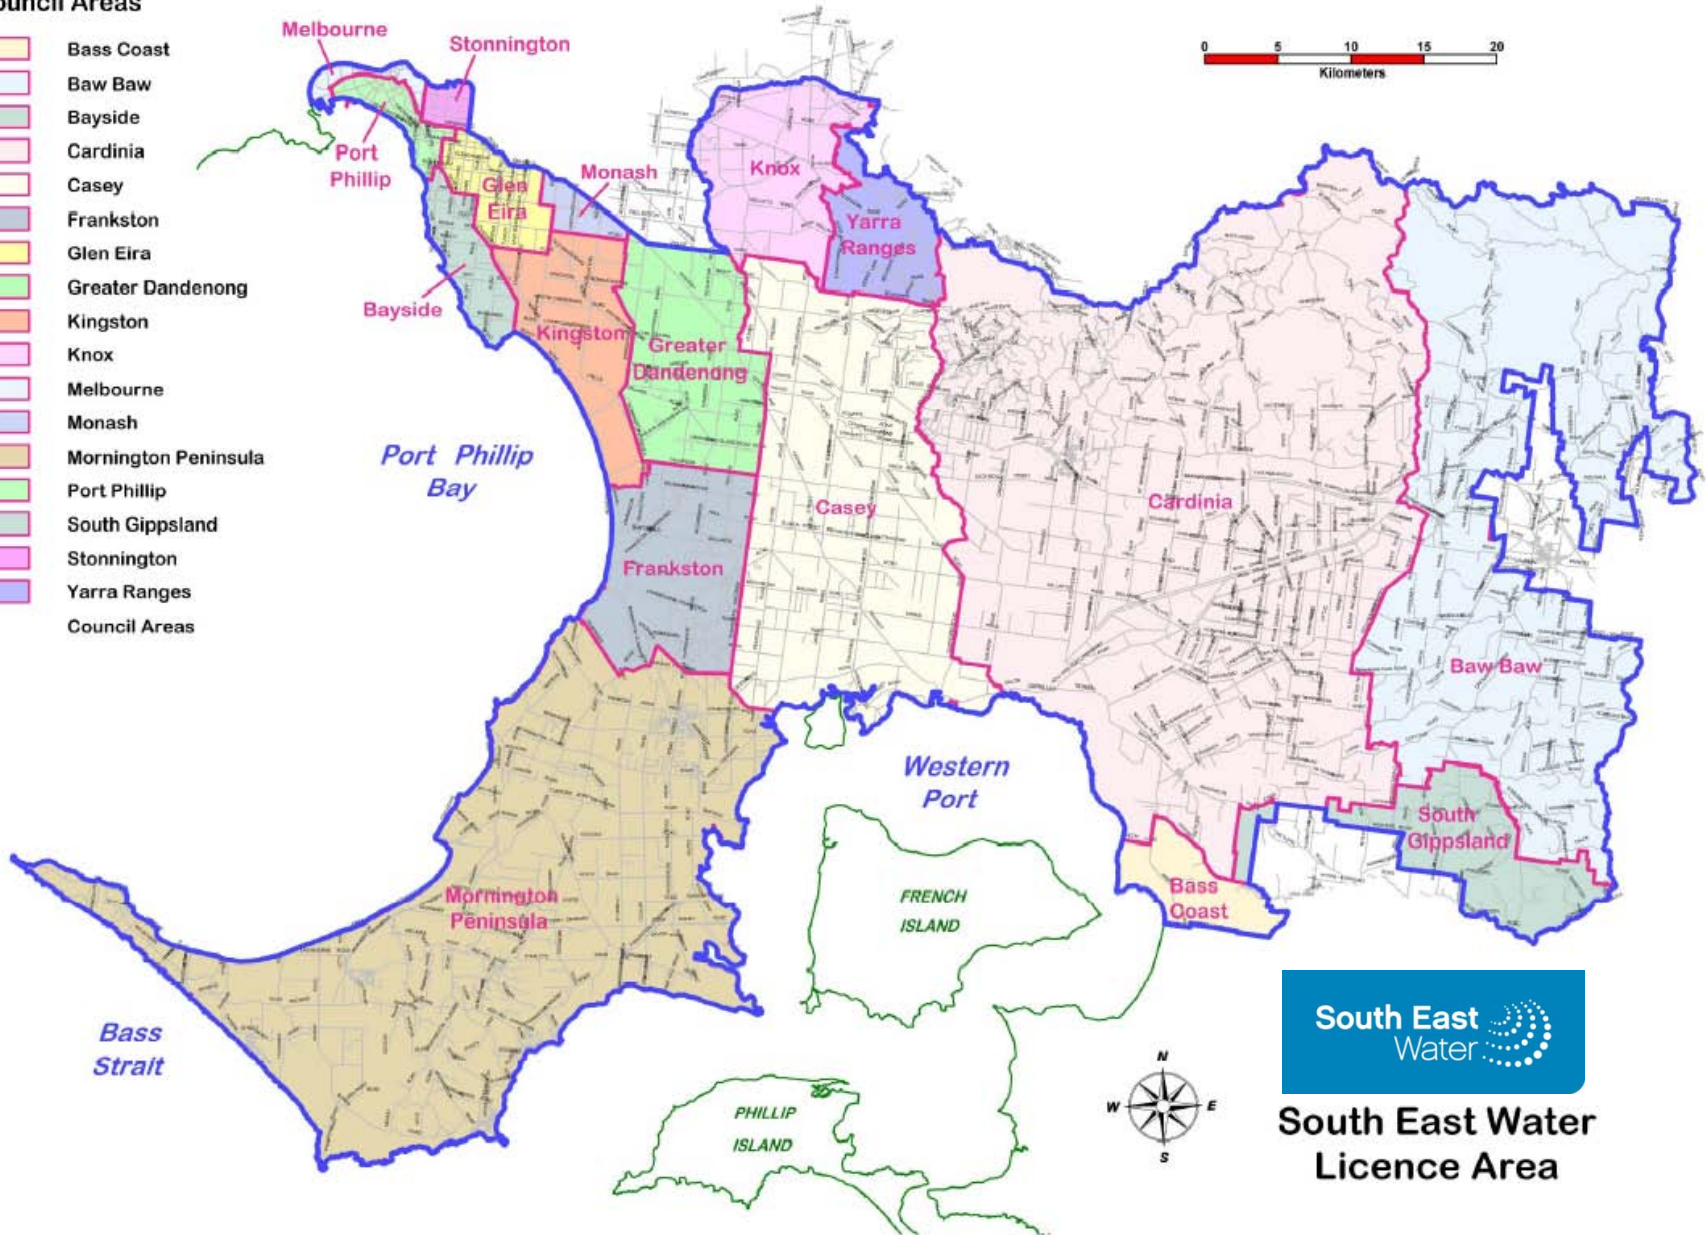

Council Areas

- Bass Coast
- Baw Baw
- Bayside
- Cardinia
- Casey
- Frankston
- Glen Eira
- Greater Dandenong
- Kingston
- Knox
- Melbourne
- Monash
- Mornington Peninsula
- Port Phillip
- South Gippsland
- Stonnington
- Yarra Ranges
- Council Areas**

**South East Water
Licence Area**